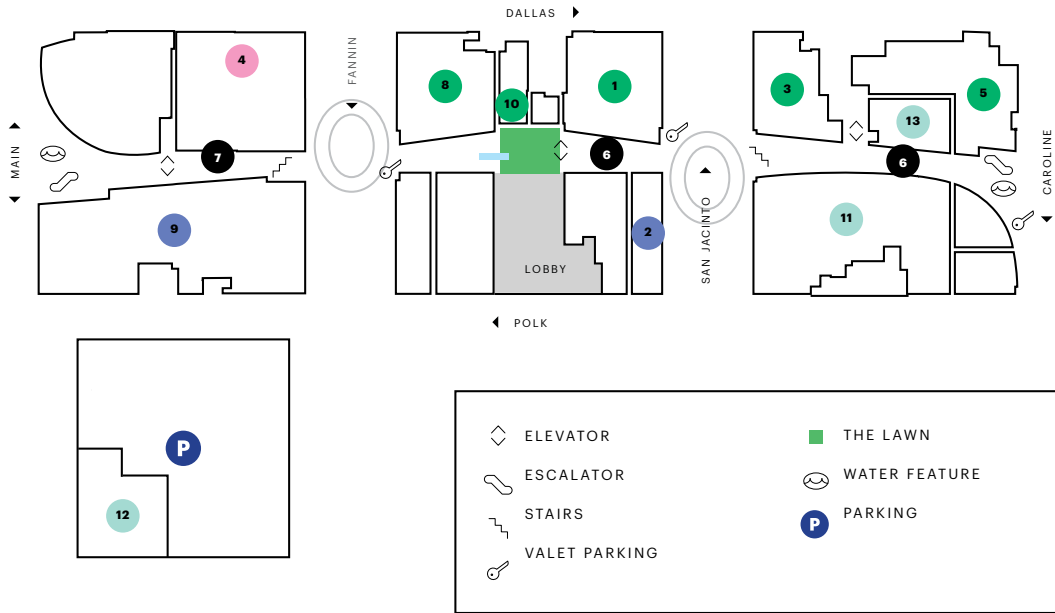

PARKING

Parking Garage

1320 Fannin
Parking is available at the attached parking garage on Clay between Main & Fannin, with entrances on Fannin & Clay.

Metered Parking

Pay-to-park stations and meters are available during the day on downtown streets. Meters are free after 6 pm, Monday through Saturday and all day on Sunday.

Valet Parking

Valet parking is available on Fannin, San Jacinto and Caroline.

EVENTS

Stay up to date on the latest events & programming by following us on social media.

- METRORAIL
- ◇ METRORAIL STOP
- P GREENSTREET GARAGE
- ◀▶ ONE-WAY TRAFFIC
- PARKING ENTRANCES
- BICYCLE STATION

LEVEL 1

Coming Soon!

Life Time Athletic
LIFETIME.LIFE/LIFE-TIME-LOCATIONS/TX-GREENSTREET-HOUSTON.HTML

Life Time Preview Center
LIFETIME.LIFE/LIFE-TIME-LOCATIONS/TX-GREENSTREET-HOUSTON.HTML

Salata
713.275.1088
SALATA.COM