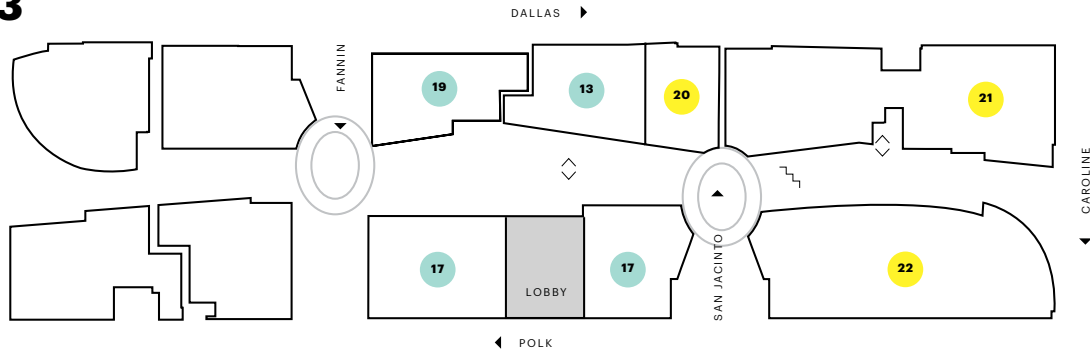

13 **SPACES.** **Spaces**
 1-844-6-SPACES
 SPACESWORKS.COM

14 **50th Anniversary Apollo 11 Mural**

15 **MIDWAY** **Midway**
 832.320.1201
 MIDWAY.TEAM

16 **ENERTIA SOFTWARE** **Enertia Software**
 800.297.1753
 ENERTIA-SOFTWARE.COM

LEVEL 3

13 SPACES. Spaces
1-844-6-SPACES
SPACESWORKS.COM

17 LIFETIME WORK Life Time Work
LIFETIME.LIFE/JOIN/PRESALE/GREENSTREET-HOUSTON.HTML

19 SPENCER OGDEN Spencer Ogden
713.358.7900
SPENCER-OGDEN.COM

20  Pete's Dueling Piano Bar
713.337.7383
PETESDUELINGPIANOBAR.COM