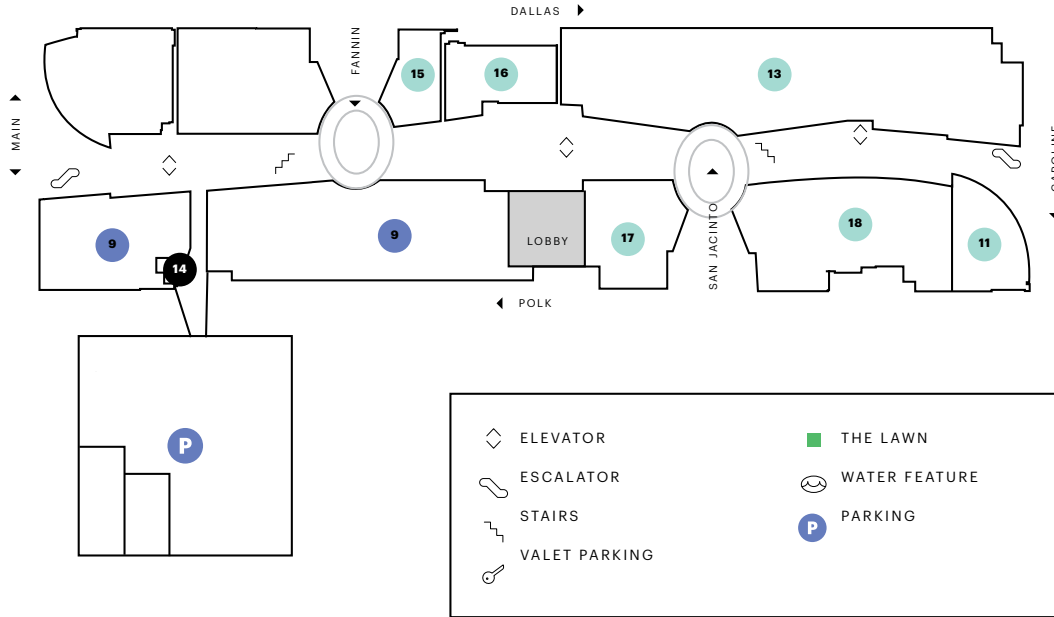

Spaces
1-844-6-SPACES
SPACESWORKS.COM

Houston Sports Walk of Fame

#Hope4HOU Mural

M&S Seafood | Steaks | Oysters
713.658.8100
MCCORMICKANDSCHMICKS.COM

LEVEL 2

9 **LIFETIME** **Life Time Athletic**
 LIFETIME.LIFE/LIFE-TIME-LOCATIONS/TX-GREENSTREET-HOUSTON.HTML